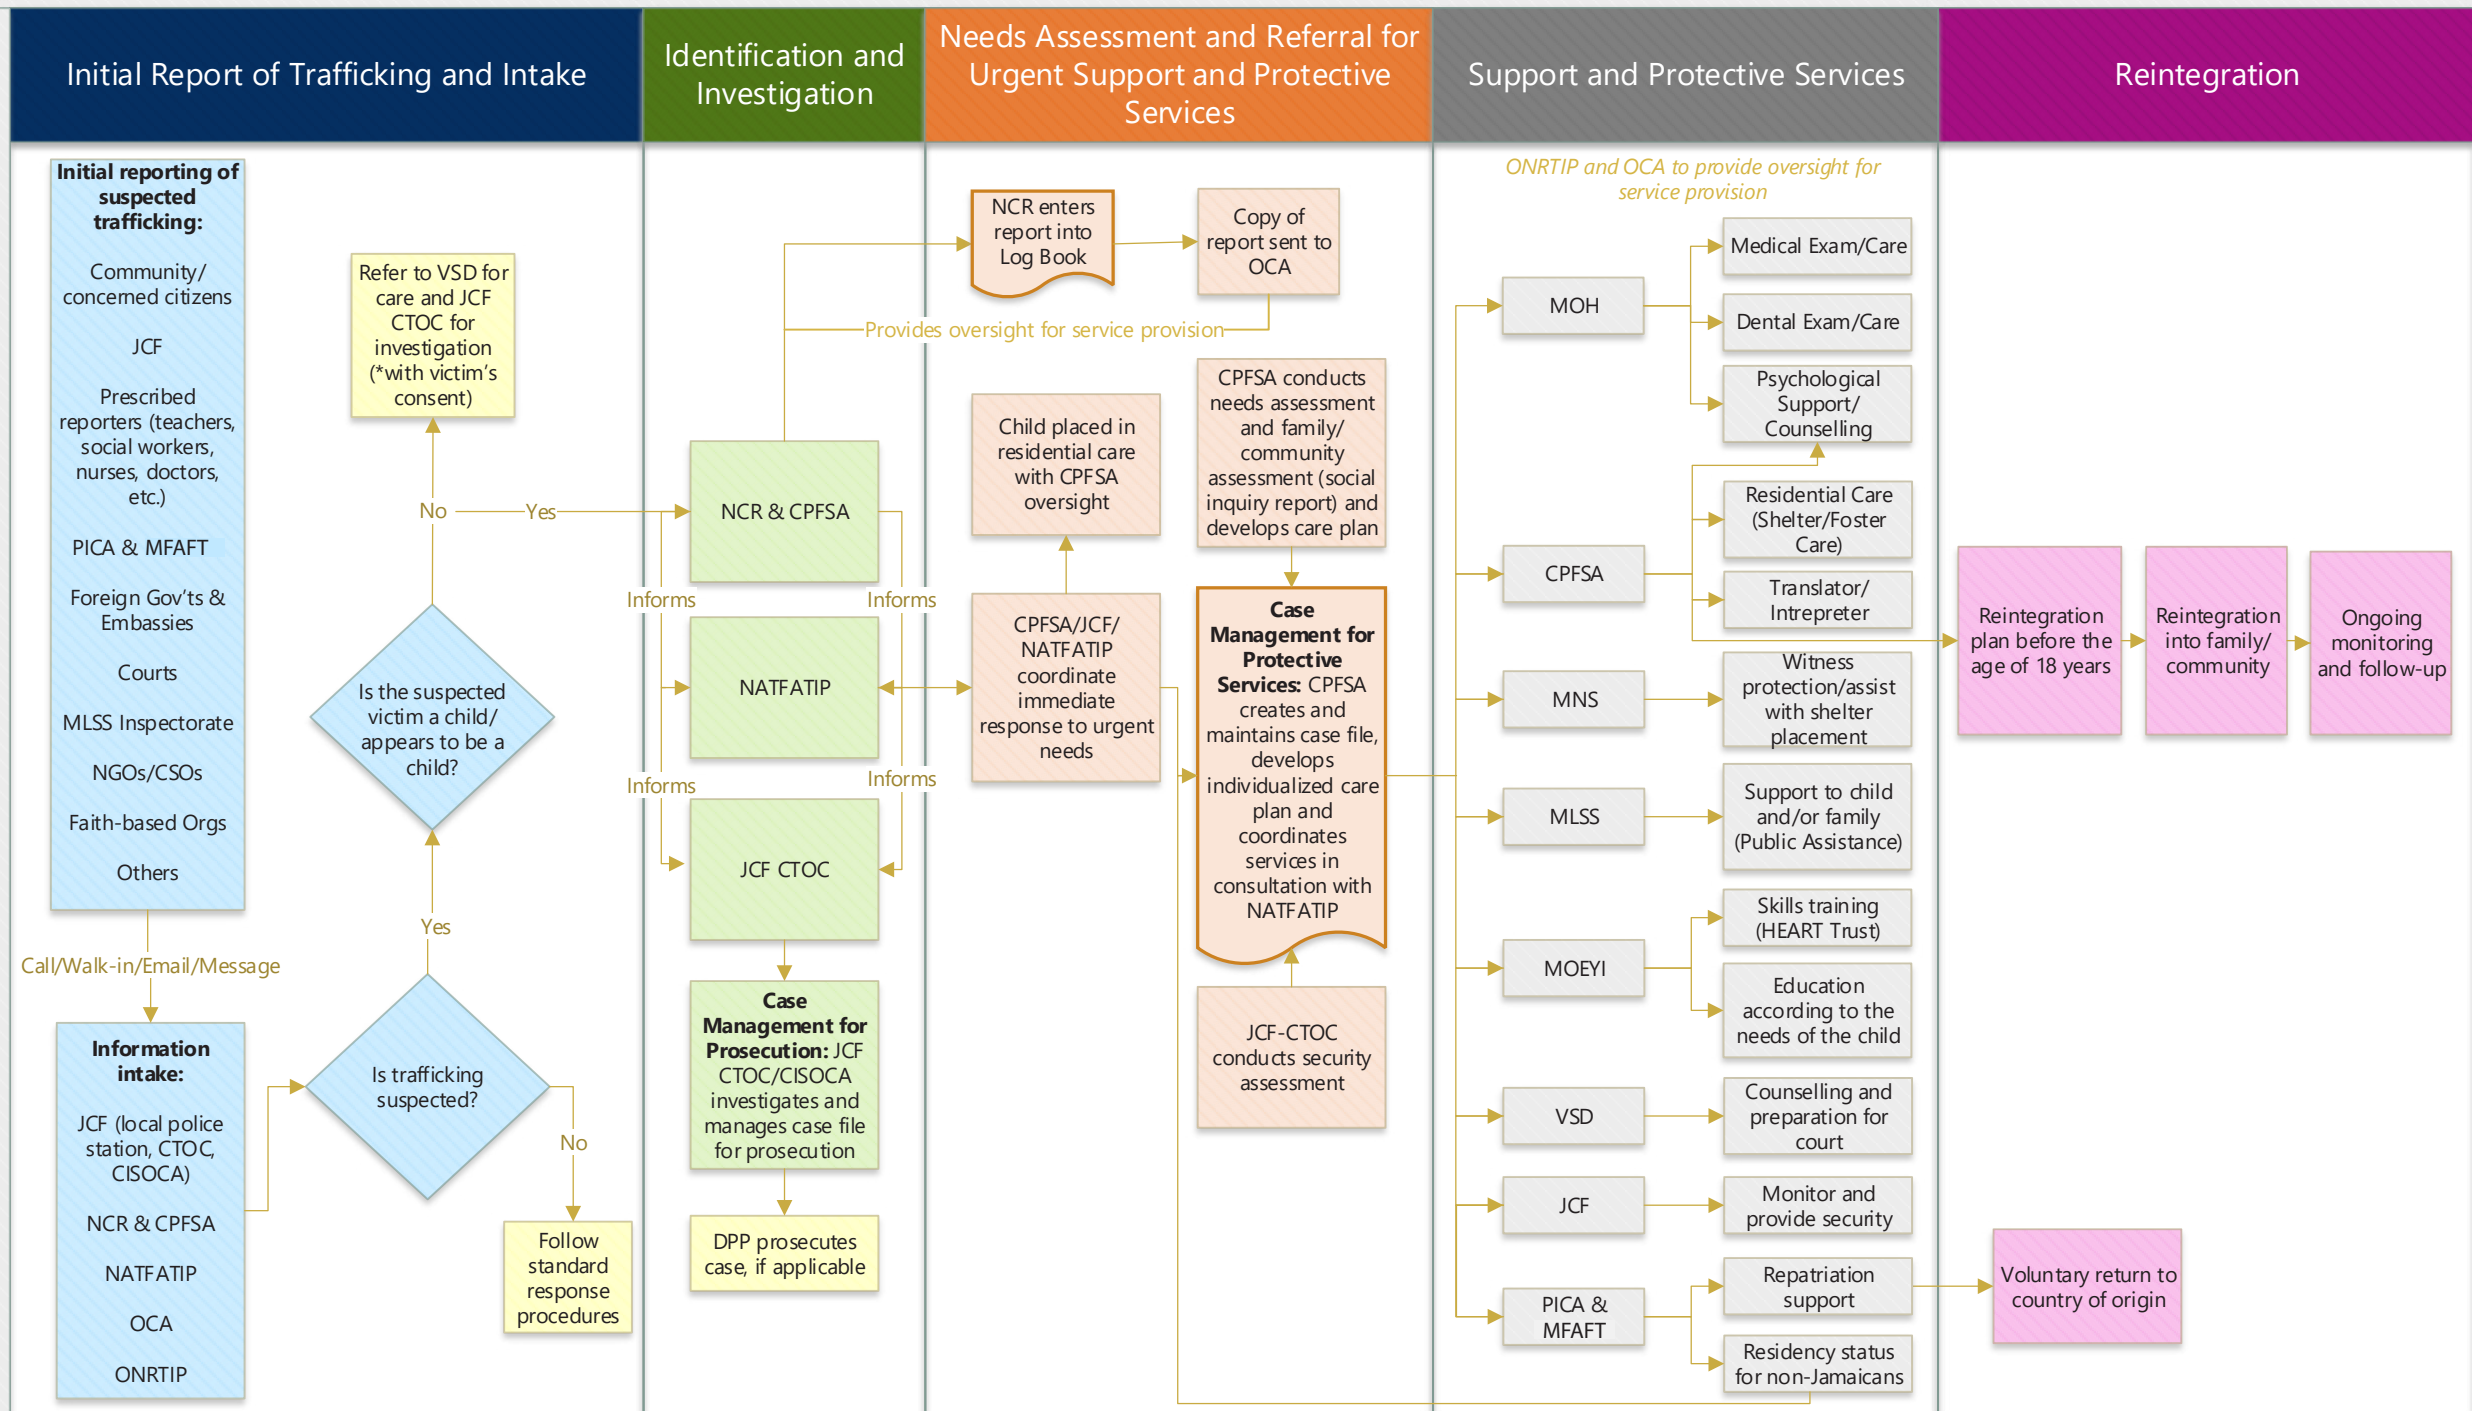

National Referral Mechanism for Child Trafficking in Jamaica

***Case Confirmation:** This should happen as quickly as possible but may take place during any of these stages. Until confirmed, a presumed trafficking victim should receive the same support and protective services as a confirmed victim.